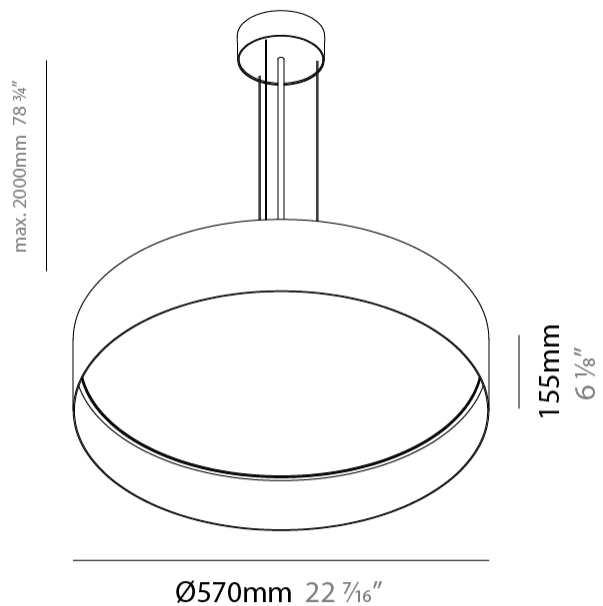

COSMOPOLITAN SUSPENSION

D201048-

base number   Color   Finish   Diffuser
Temperature   Options

1. To build a product code in our configurator select the specify button on the base model # product page
2. To build a manual product code on this datasheet choose from the options listed below in blue font and add the suffix to the base model #

GENERAL

Series: Cosmopolitan
Brand: Zaneen
Division: Design
Mounting Type: Suspension
Mounting Location: Ceiling
Subcategory: Up/Down Light

PHYSICAL

Shape: Drum
Diameter (mm): 570
Diameter (in): 22 ⁷/₁₆
Height (mm): 155
Height (in): 6 ¹/₈
Max. Overall Height (mm): 2155
Max. Overall Height (in): 84 ¹³/₁₆
Light Distribution: Direct / Indirect
Diffuser: Polycarbonate - Opal, Micro-prism, Sparkling Secret, Vintage Industrial
Fixture Finish: MBG / MWG
Fixture Material: Aluminum
Cable Details: 2000mm/78 3/4" Transparent PVC power cable

ELECTRICAL

Lamp Type: LED (Zhaga Standard)
Input Wattage (W): 68
Dimming: Tri-Mode (Non-Dimming and Phase Dimming (120Vac only) and 0-10V Dimming)
Driver Included: Yes
Driver Location: Integrated
Driver Type: Constant Current - Universal
Driver Class: Class 2
Input Voltage (V): 120 - 277
Constant Current (MA): 350

LED

Color Temperature (°K): 2700 / 3000 / 3500 / 4000
CRI: >90 CRI
Lamp Life (hrs): 60000

OPTICAL

RATINGS AND CERTIFICATIONS

Certified By: Certified for North American Standards
IP rating: IP20