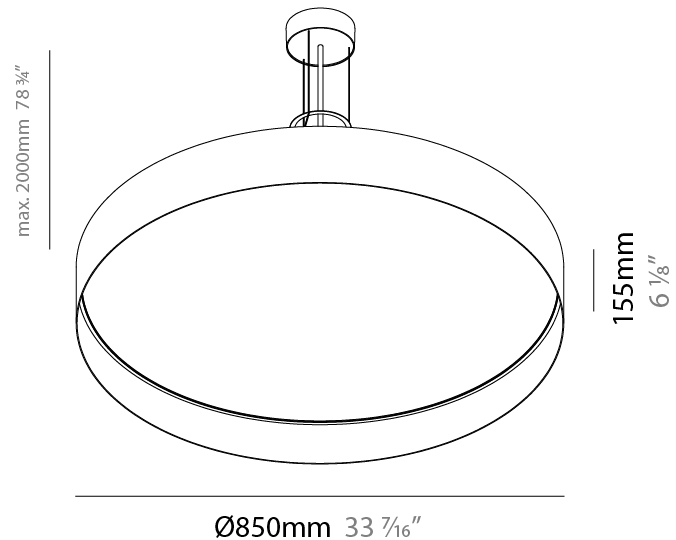

COSMOPOLITAN SUSPENSION

D201049-

base number   Color   Finish   Diffuser
Temperature   Options

1. To build a product code in our configurator select the specify button on the base model # product page
2. To build a manual product code on this datasheet choose from the options listed below in blue font and add the suffix to the base model #

GENERAL

Series: Cosmopolitan
Brand: Zaneen
Division: Design
Mounting Type: Suspension
Mounting Location: Ceiling
Subcategory: Up/Down Light

PHYSICAL

Shape: Round
Diameter (mm): 850
Diameter (in): 33 7/16
Height (mm): 155
Height (in): 6 1/8
Max. Overall Height (mm): 2155
Max. Overall Height (in): 84 3/16
Light Distribution: Direct / Indirect
Diffuser: Polycarbonate - Opal, Micro-prism, Sparkling Secret, Vintage Industrial
Fixture Finish: MBG / MWG
Fixture Material: Aluminum
Cable Details: 2000mm/78 3/4 Transparent PVC power cable

ELECTRICAL

Lamp Type: LED
Input Wattage (W): 101
Dimming: Tri-Mode (Non-Dimming and Phase Dimming (120Vac only) and 0-10V Dimming)
Driver Included: Yes
Driver Location: Integrated
Driver Type: Constant Current - Universal
Driver Class: Class 2
Input Voltage (V): 120 - 277
Constant Current (MA): 600 / 350

LED

Color Temperature (°K): 2700 / 3000 / 3500 / 4000
CRI: >90 CRI
Lamp Life (hrs): 60000

OPTICAL

RATINGS AND CERTIFICATIONS

Certified By: Certified for North American Standards
IP rating: IP20

PROJECT
TYPE
SPECIFIER
QUANTITY
DATE